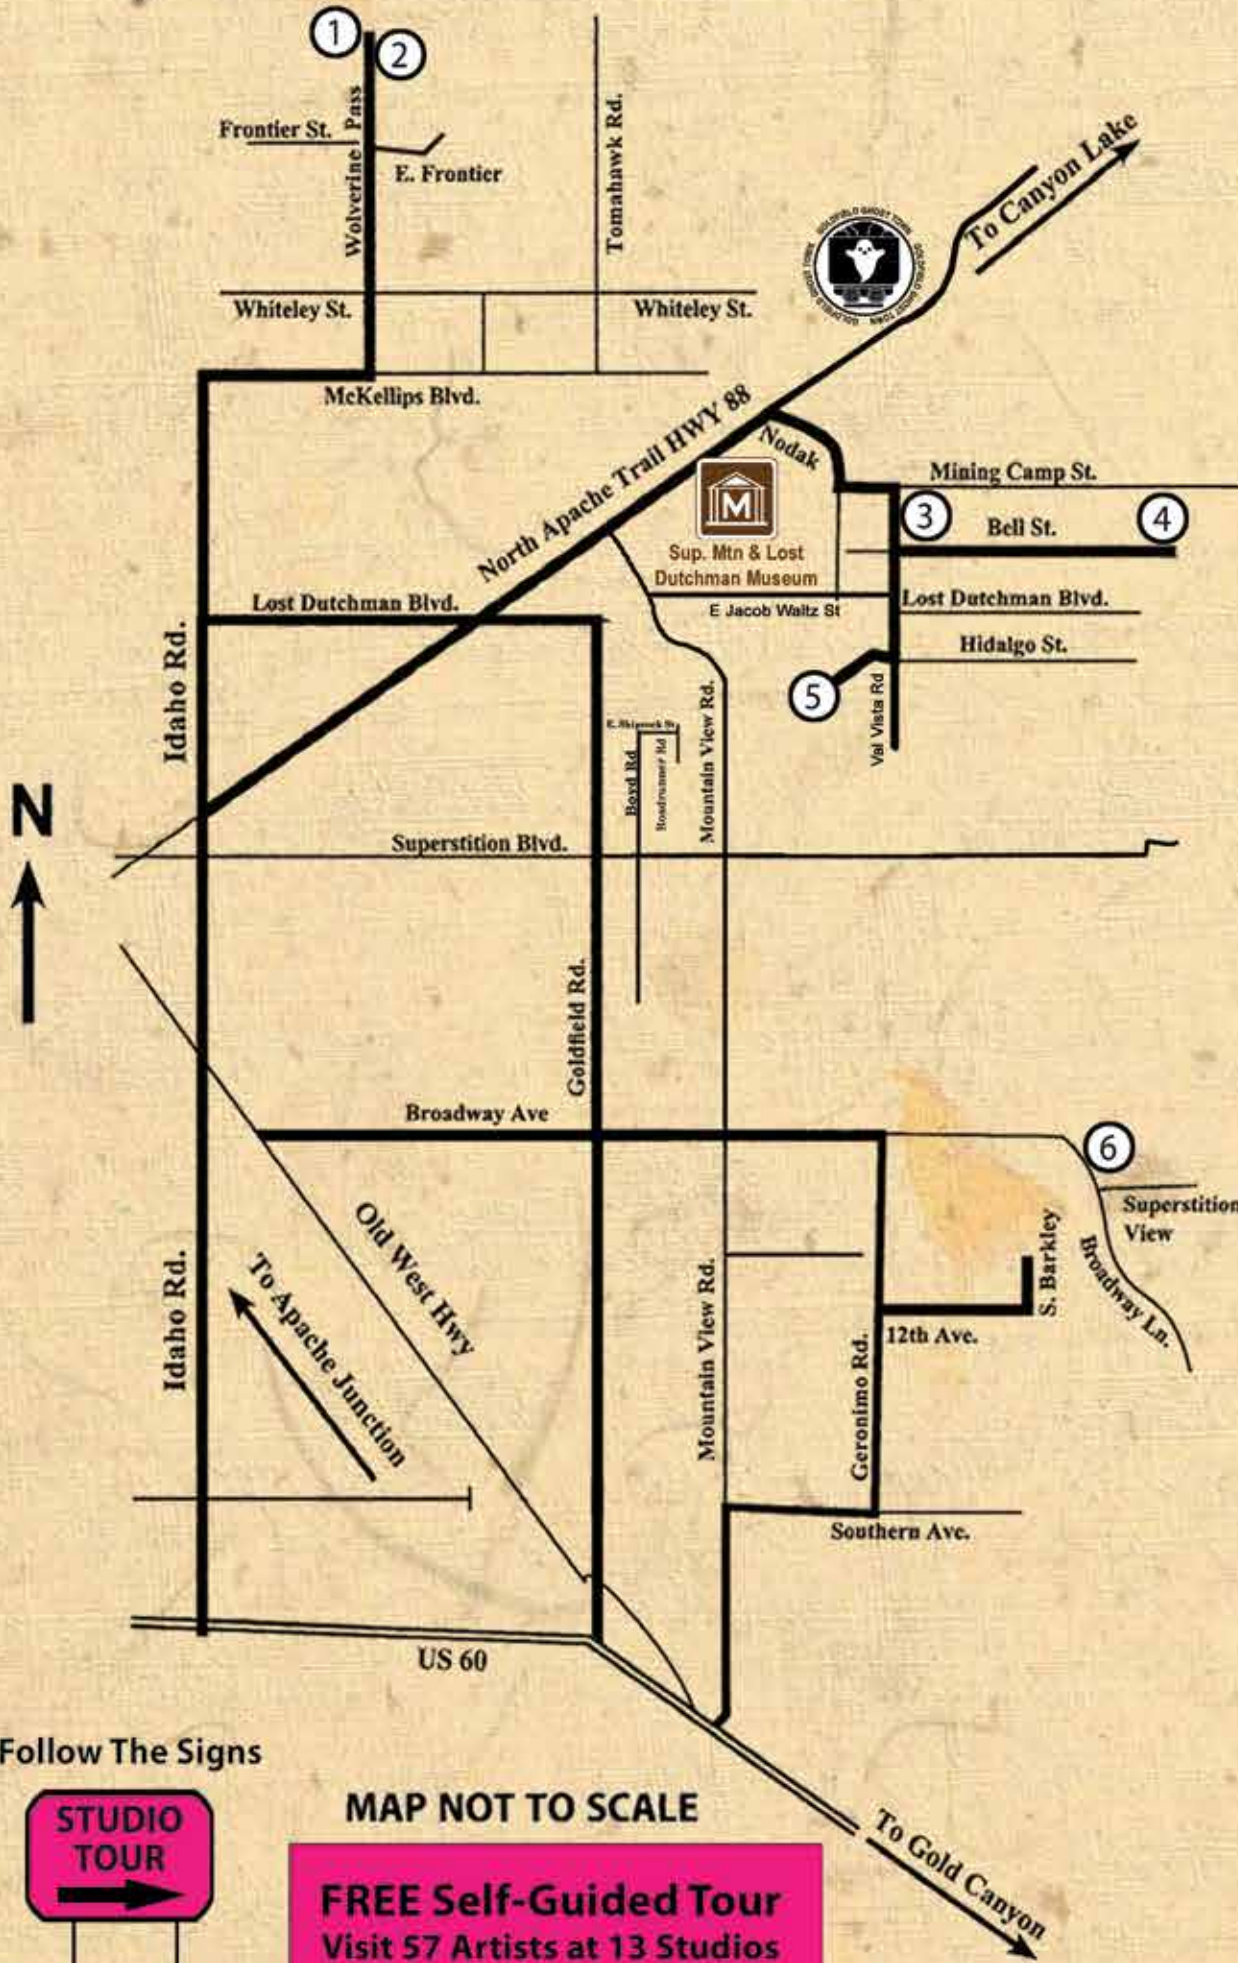

Apache Junction Studios

Studio Information

Gold Canyon Studios

1 4932 N. Wolverine Pass Rd (480) 710-8240
Alison Williams - Fiber Art
Kim Nelander - Sterling Silver Jewelry
Vanessa Ortiz - Alcohol Ink, Watercolors
Ray Brown - Gemstone Artisan
Eileen Pieczonka - Author Children Books

2 4881 N. Wolverine Pass Rd (480) 983-3255
Bill Agard - Mixed Media Digital Photography
Dee Perdue - Painting
RaGena McSherry - Mosaics, Mixed Media
Mike McSherry - Metal Wall Art & Sculpture
Mattie Gadd - Gemstone Jewelry, Knives and PMC
Windee Clement - Mixed Media & Polymer Clay
Mike Thompson - Woodworking
Barbarann Mainzer - Acrylic Nature Studies

3 5275 E. Mining Camp St (602) 320-5952
Jane Hayes - Watercolor & Acrylic
Jeff Hayes - Photography
Sharon Elliot - Woodcarving, Painting
Pepe Montoya - Iron Art

4 5767 E. Bell St (480) 785-6270
Don Lawrence - Digital Photography
Sandra "Sam Art" Dennee - Lapidary Gemstone Jewelry
Cindy Davenport - Fused Glass Art

5 4801 E. Hidalgo St. (480) 398-0882
KimmBerly loane - Raku Fired Clay
Lori Berry - Fused Glass Art
Diane Haugen - Gourds, Drawings
Ann Loyd - Photography, Stained Glass
Diane Cross - Silversmith Jewelry
Rich Roberts - Kinetic Steel Sculpture

6 817 S. Broadway Ln. (480) 981-8434
Sharon Comstock - Ceramics
Twanette Porter - Stained Glass, Copper Art
Jennifer Kennard - Silversmith Jewelry
Sherri Carpenter - Forged Metal Jewelry

7 8067 E. Autumn Sage Trail (360) 202-3140
Judy Coffman - Watercolors
Jennifer Schu - Gourds & Pottery
Theresa Shipley-Brennan - Silversmith Jewelry

8 7083 E. Casa Requena (320) 491-2190
Dave Watkin - Stained Glass Art
Kathleen McDonald - Acrylic Paintings
Donna Vogel - Wire Wrapped Jewelry
Ron Kahler - Pottery

9 5433 S. Red Yucca Ln (530) 816-0611
David Huffman - Acrylic on Canvas
Lisa Manifold - Photography
Diane Kinzell - Gourds

10 6333 S. Ginty Dr. (618) 670-3200
Suzanne Lowry - Sculpture & Jewelry
Cheri Reckers - Silk Paintings, Wearable Art
Claire Crishon - Art Dolls

11 6650 S. Foothills Dr. (520) 539-7515
Kathy Mitchell - Watercolor & Silk Paintings
Katherine Braun - Ceramics
Tammy Keyes - Photography
Elisabeth Abel - Fused Glass Art

12 10482 E. La Palma Ave. (602) 999-7957
Joanne West - Landscape, Nature & Wildlife Photography
Barbara Beavers - Handbuilt Pottery
Janna Blok - Dichroic Fused Glass
Donna Rizzo - Mandala Paintings
Deborah Mullins - Mixed Media
Marsha Thomas - Copper Art